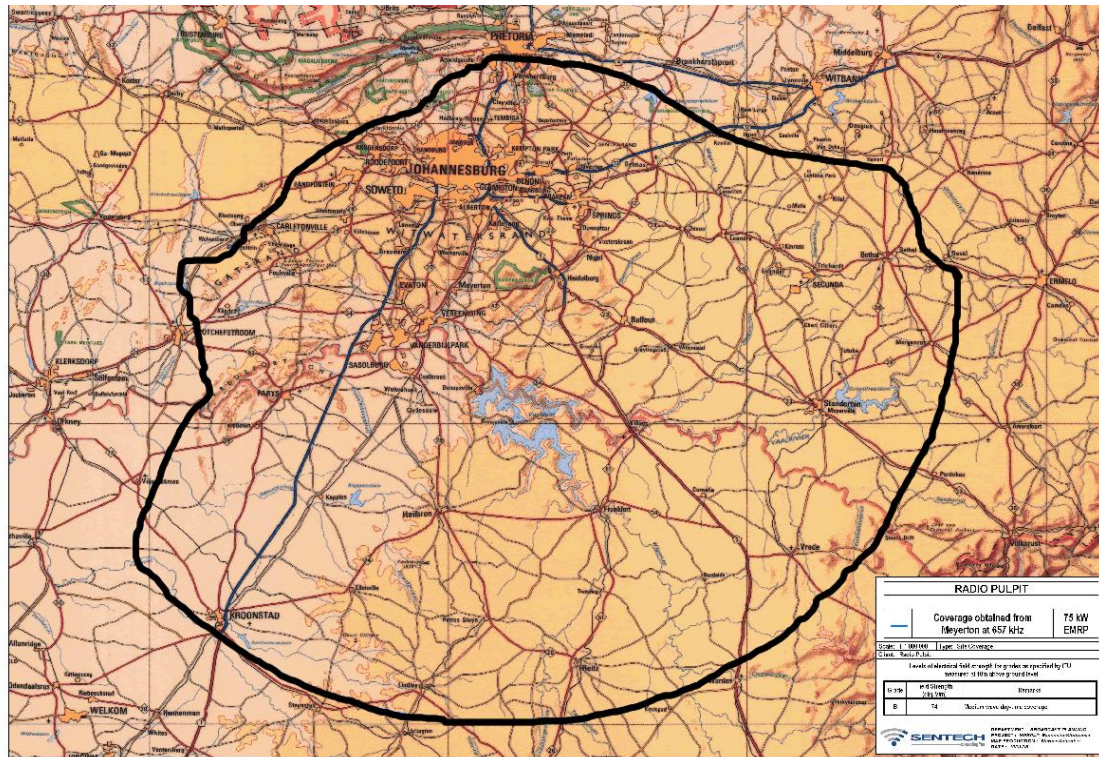

FREQUENCY	657 AM
COVERAGE AREAS	National on FM; Gauteng, N.West, Mpumalanga, N Free State on AM
LSM GROUP	2 - 9
AGE GROUP	35 - 49
BROADCAST HOURS / DAYS	24/7
BROADCAST LANGUAGES	Mainly English & Afrikaans, plus 11 official languages
TARGET MARKET	Christians countrywide
PROGRAMME FORMAT/ GENERAL INFO	Talk/Music/Inspirational
LISTENERSHIP FIGURES	116 000 RAMS Feb 2011